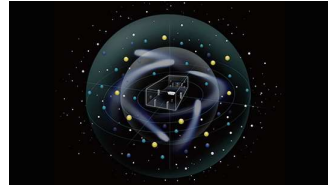

CINEMA DSP HD³ for Movie, Music and Game

This unique Yamaha proprietary sound field creation technology, was created by combining measured sound field data with digital signal processing. By digitizing this vast trove of information and incorporating it into dedicated LSI devices, it effectively reproduces the spaces of concert halls and music clubs in your home. Immerse yourself in the astounding realism of your movies, and enter a world of profound theater sound.