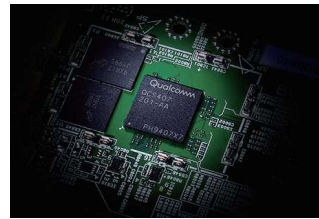

High-Quality Digital Components

Qualcomm® QCS407 takes your AV receiver's surround sound to the next level with support for Dolby Atmos® and DTS:X®. With SABRE ES9007S Premier Audio DAC, you get extraordinary signal-to-noise ratio and up to 120 dB of dynamic range for professional quality audio.